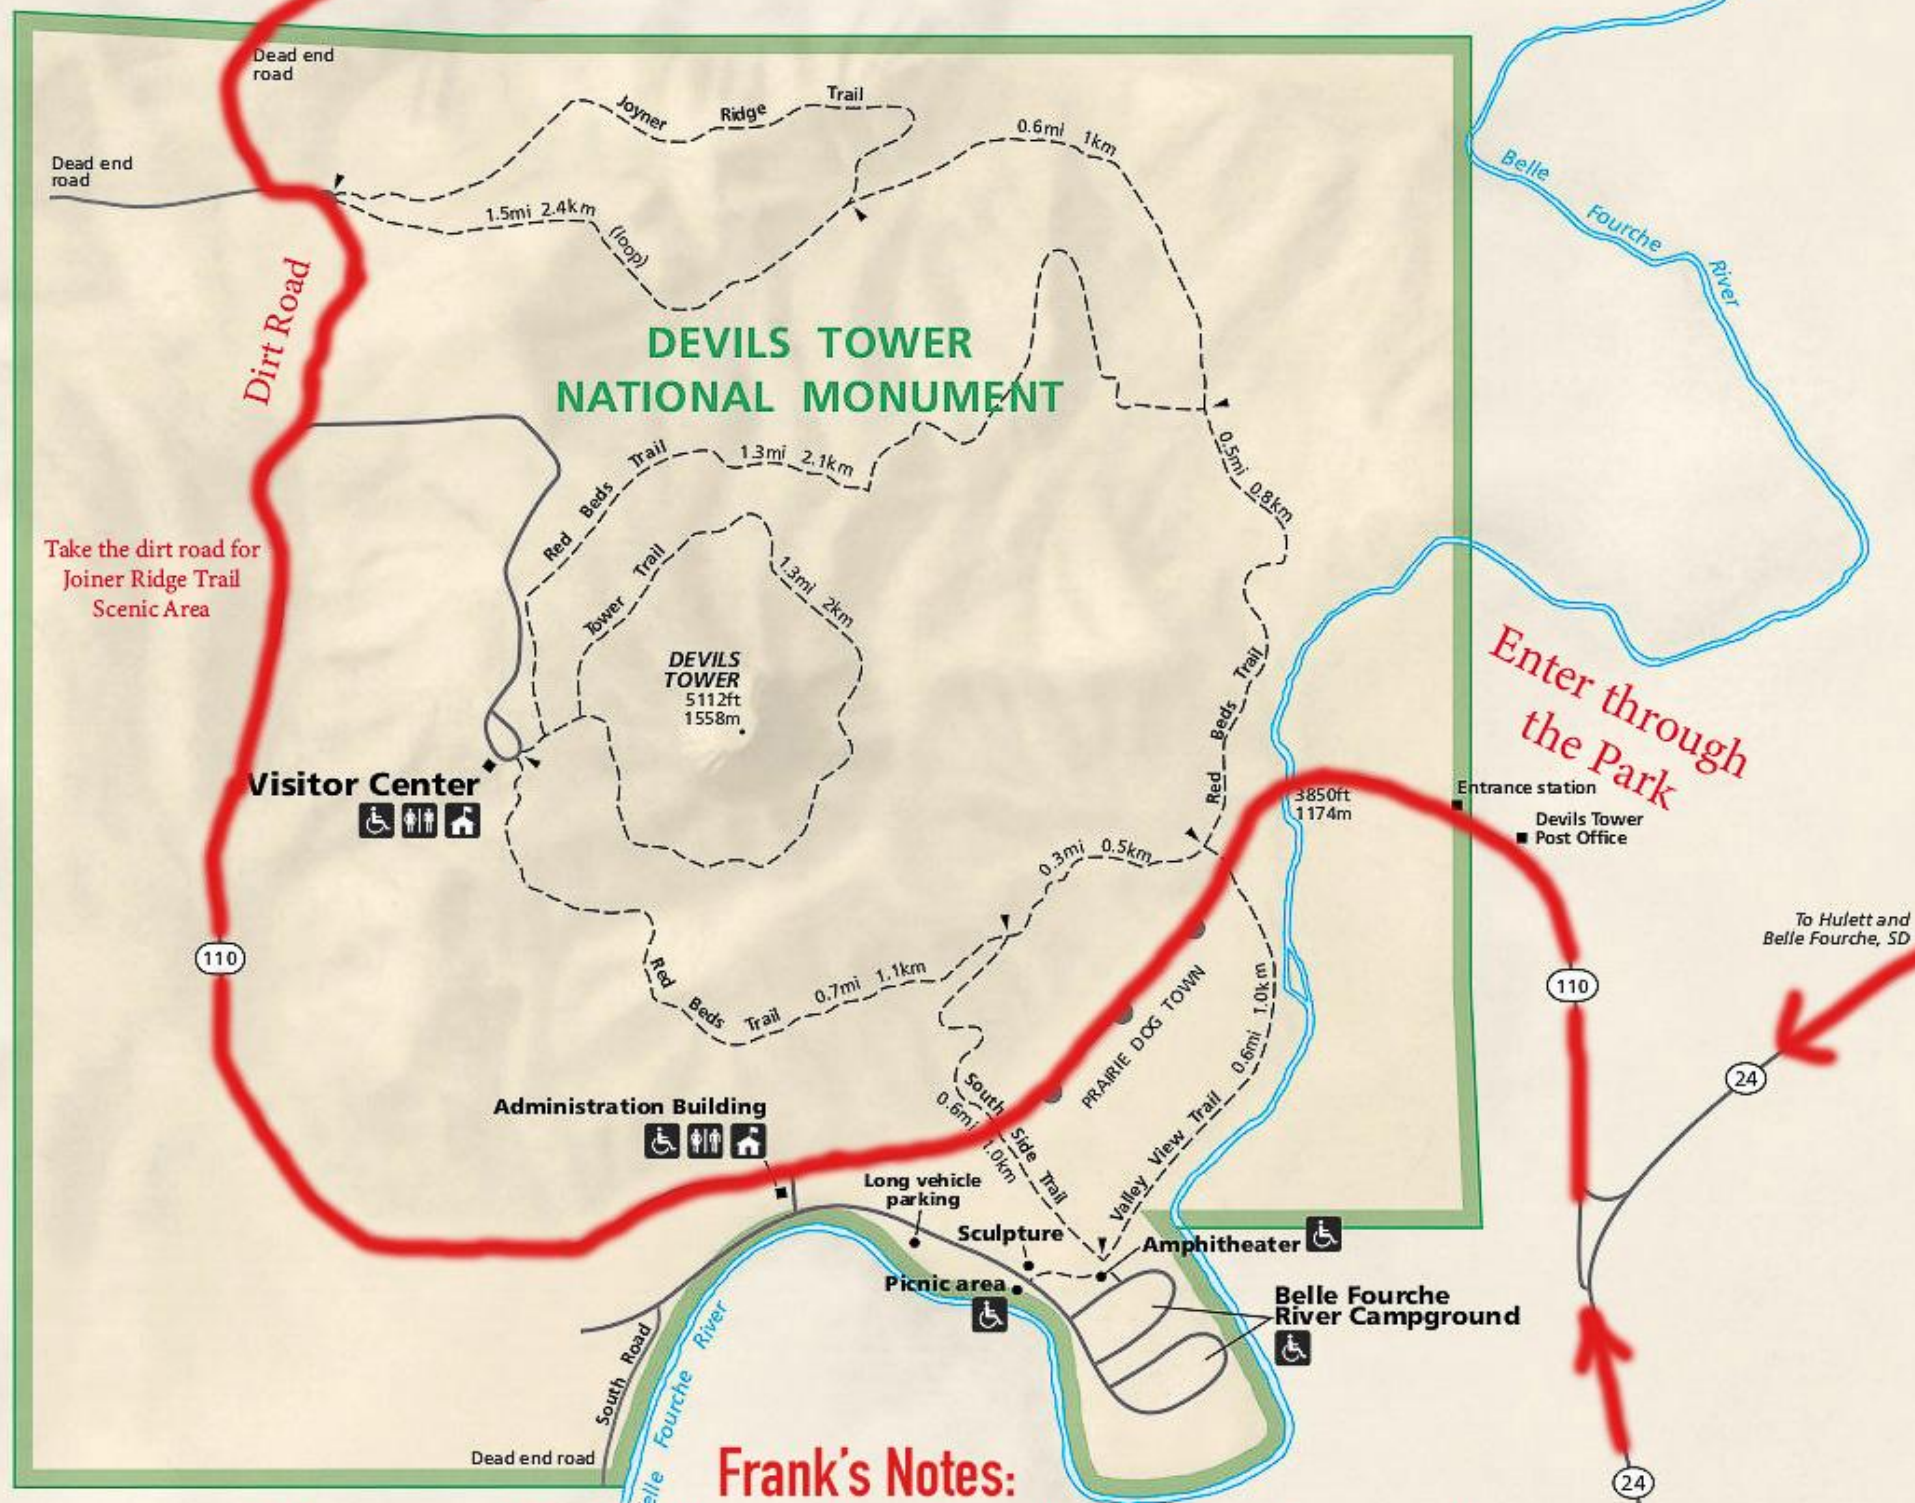

0 0.1 0.5 Kilometer
0 0.1 0.5 Mile

Devils Tower ★ Lodge

Take the dirt road for
Joiner Ridge Trail
Scenic Area

Enter through
the Park

To Hulett and
Belle Fourche, SD

To 90, Moorcroft,
and Sundance

Frank's Notes:

* The speed limit in the park is 25mph. Please observe it.
If you choose to observe the Prairie Dogs,
Please use the pull-outs.